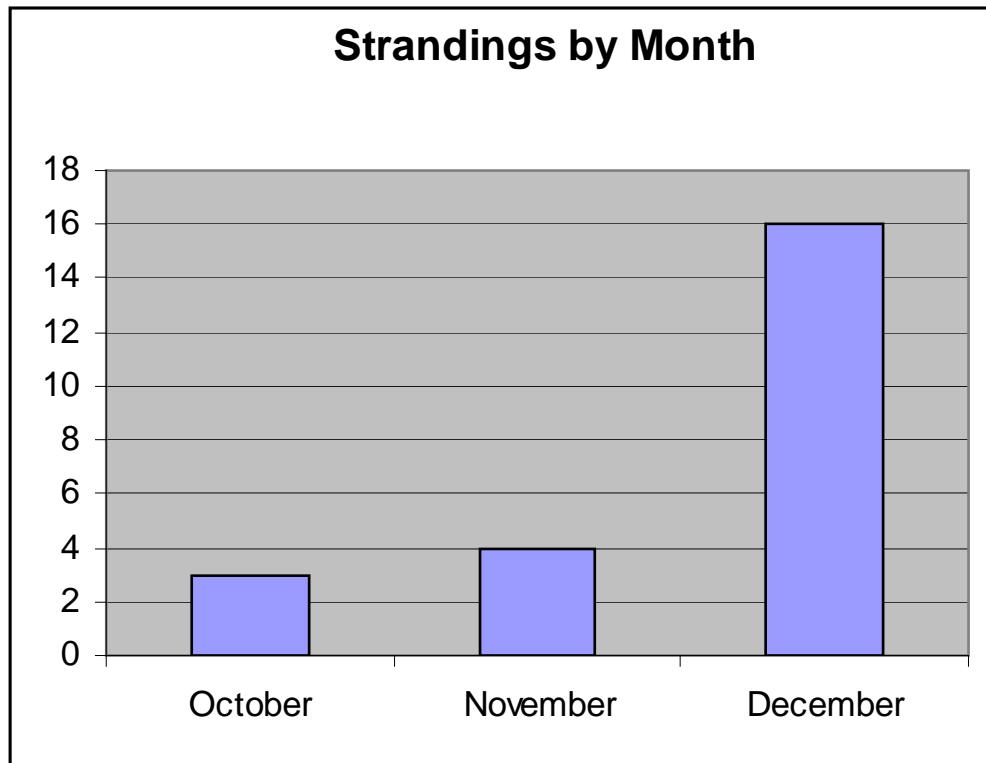

TEXAS MARINE MAMMAL STRANDING NETWORK 4TH QUARTER 2008 STRANDING STATISTICS

(2 PAGES)

Strandings by Region

Strandings by Species